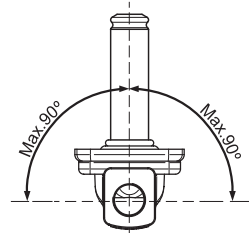

Installation guide  
Solenoid valve  
Type EV227B

032R9277

032R9277

1

2

3

4

5