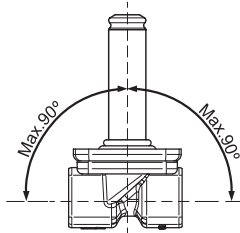

Installation guide  
Solenoid valve  
Type EV227B

032R9277

032R9277

1

2

3

4

5