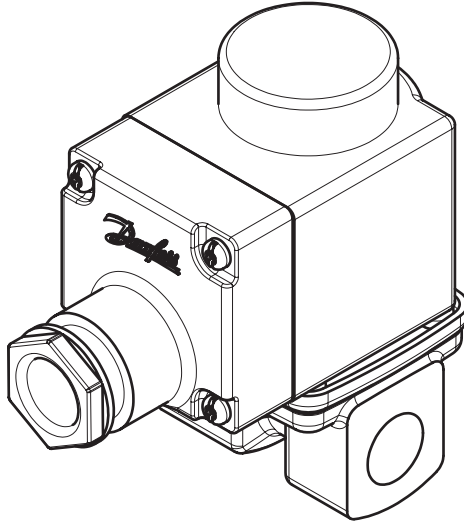

Installation guide  
Solenoid valve  
Type EV227B

032R9277

032R9277

1

2

3

4

5