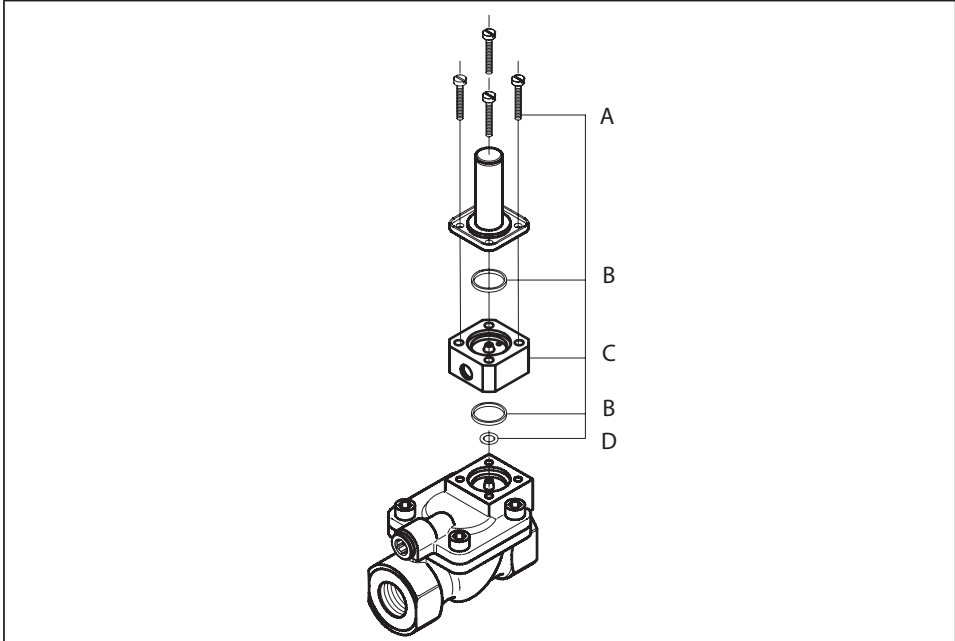

Installation guide - Spare parts and accessories

Solenoid valve - Manual override unit

Type EV220B 15 - EV220B 50

032R9311

032R9311

<p>A</p>  <p>Total no. = 4</p>	<p>B</p>  <p>Total no. = 2</p>	<p>C</p>  <p>Total no. = 1</p>	<p>D</p>  <p>Total no. = 1</p>
--	---	--	---